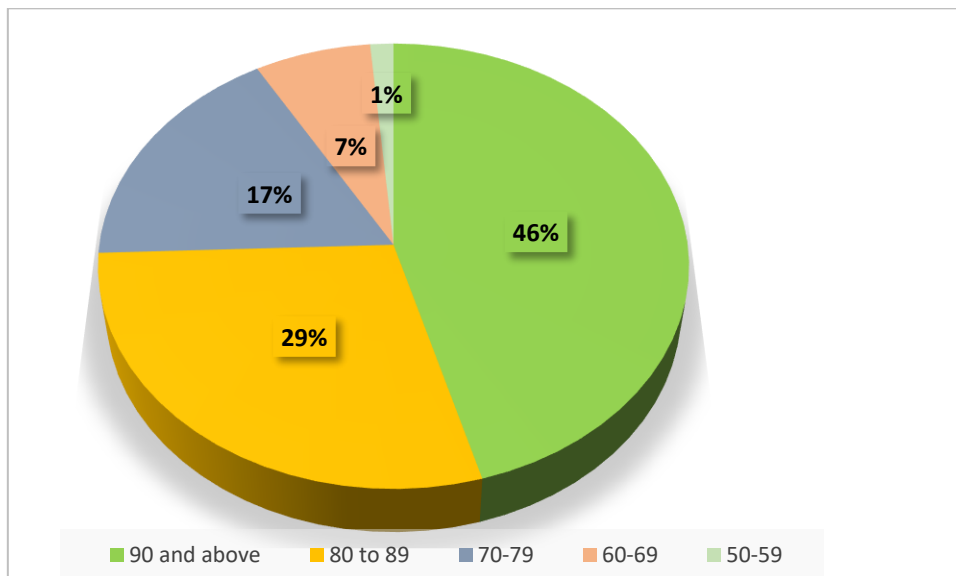

AISSE 2022

SCHOOL TOPPERS

NAME OF THE STUDENT	PERCENTAGE (%)
SHREYAS GUPTA	98.7
AADIT MATHUR	98.5
ESHIKA NAHATA	97.7
PRATITI PRASHANSA EKKA	97.7
AYUSH DAGA	97.7

OVERALL SCHOOL RESULT ANALYSIS

TOTAL NO OF STUDENTS -215

75% AND ABOVE – 198 Students, Percentage of student – 92 %

RANGE	NO OF STUDENTS	PERCENTAGE (%)
90 and above	98	46%
80 to 89	62	29%
70-79	37	17%
60-69	15	7%
50-59	3	1%

AISSE TOPPERS -2022

SHREYAS GUPTA

OVERALL PERCENTAGE – 98.7%