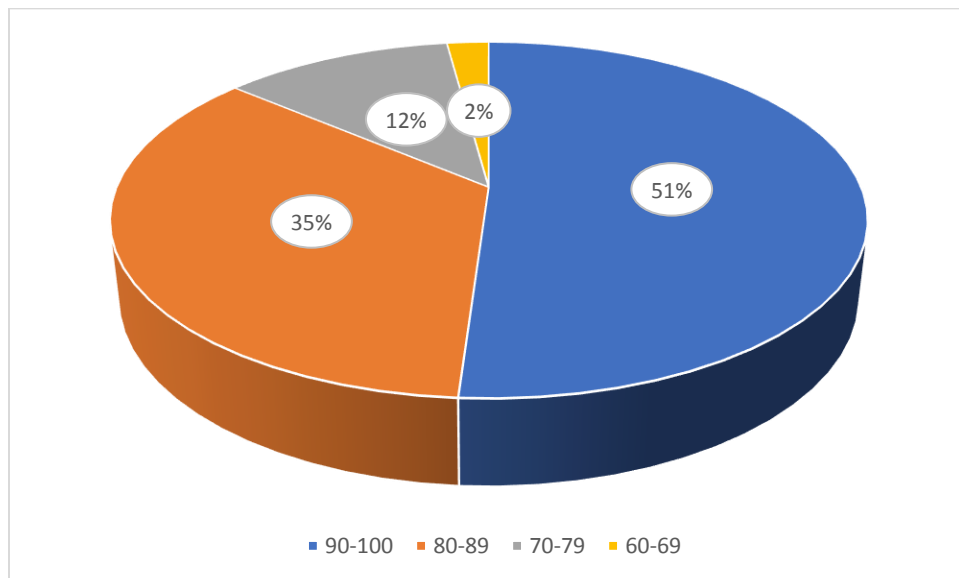

CHIREC AISSE 2021

SCHOOL TOPPERS

NAME OF THE STUDENT	PERCENTAGE (%)
SOMANSHA SINGH	99.2
ATHARVA MOGHE	99.2
PRANJAL VARSHNEY	98.5
APOORVA JAIN	98.2

OVERALL SCHOOL RESULT ANALYSIS

TOTAL NO OF STUDENTS -190

75% AND ABOVE – 131 Students, Percentage of student – 69 %

RANGE	NO OF STUDENTS	PERCENTAGE (%)
90-100	96	51
80-89	66	35
70-79	22	12
60-69	4	2

AISSE TOPPERS -2020

SOMANSHA SINGH

OVERALL PERCENTAGE – 99.2%

ENGLISH	100
HINDI	100
MATHEMATICS	99
SCIENCE	99
SOCIAL SCIENCE	97
INFORMATION TECHNOLOGY	100